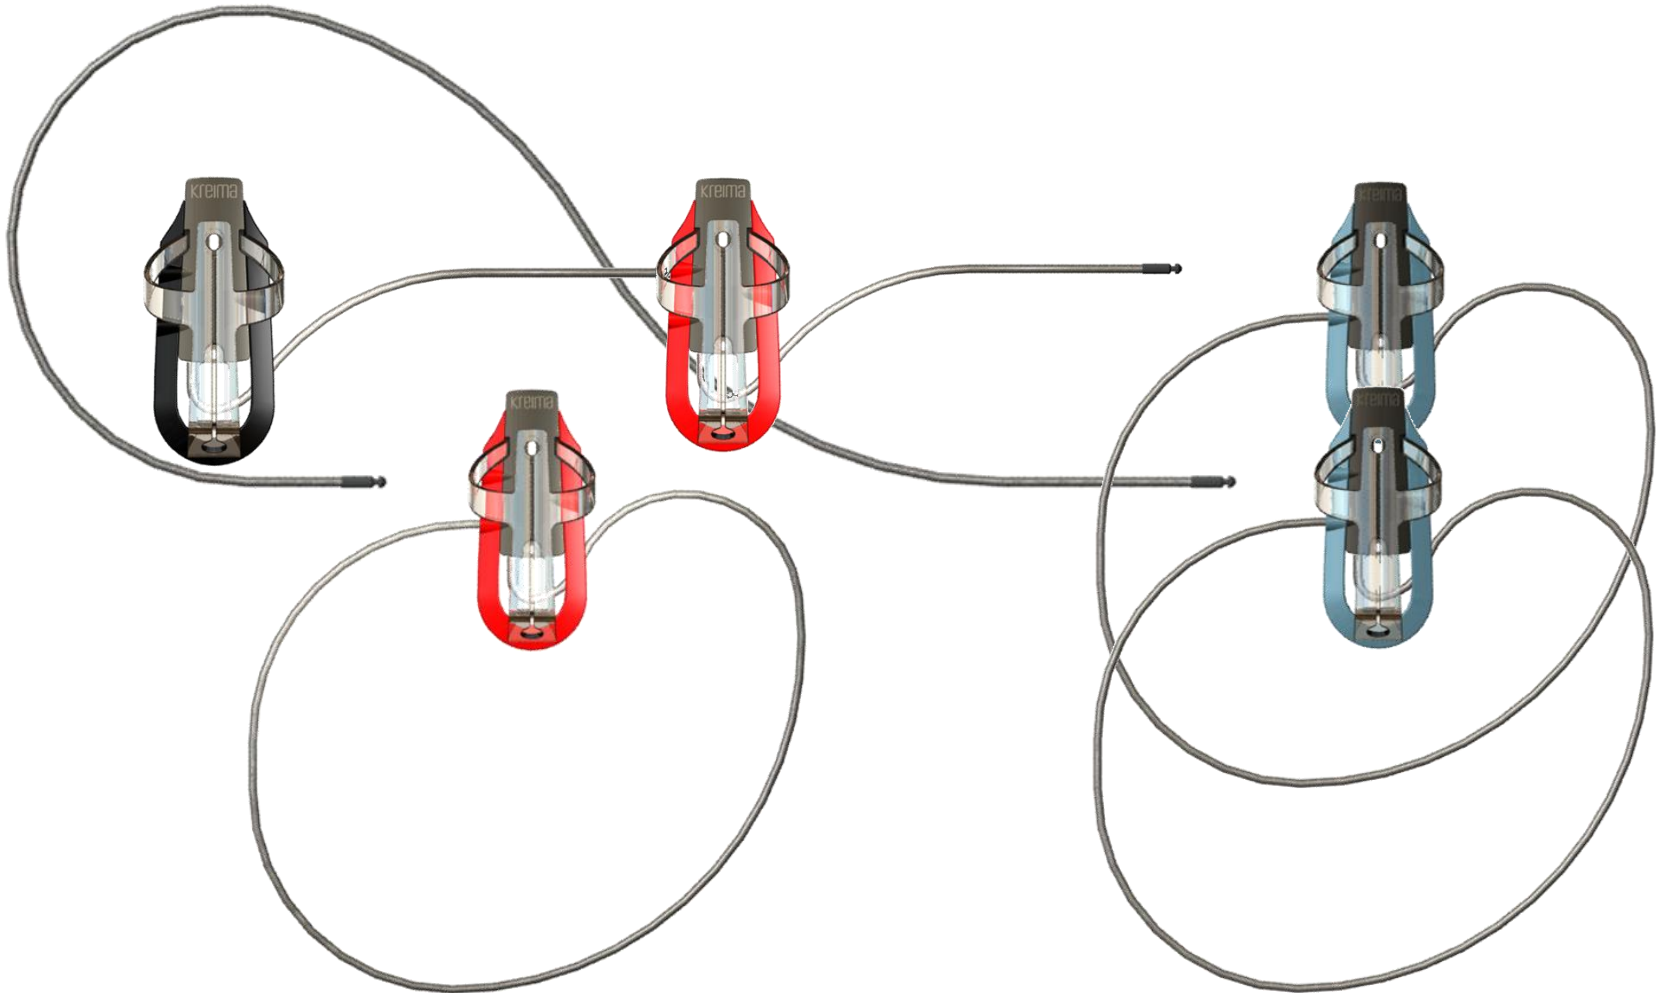

Product overview

Night black

Cloud white

Eternal blue

User guide (single)

Optional cable available.

Link with other objectives on the world.

User guide (teams – with your bike partner or family)

Product overview

Lock two bike at a time

Lock more than one bike and other objectives at a time

Lock with itself while parked

Lock with other objectives on the world

KC-001 Spec.

Weight	550g (included cable)
Size	16cm(L), 7cm(W), 10cm(H)
Cable length	99cm
Cable diameter	0.5 cm (outer)
Holder diameter	7.35 cm
Material	Cable : Stainless steel
	lock body : zinc alloy
	holder : PC
	bobbin : PP
Color	global blue / cloud white / night black
Accessory	Key x3, Screw sets x2, Key number plate x1, Installation & User guide x1, Warranty card x1
Warranty	1 year (Not due to man-made damage, improper operation or damage caused by natural disasters)