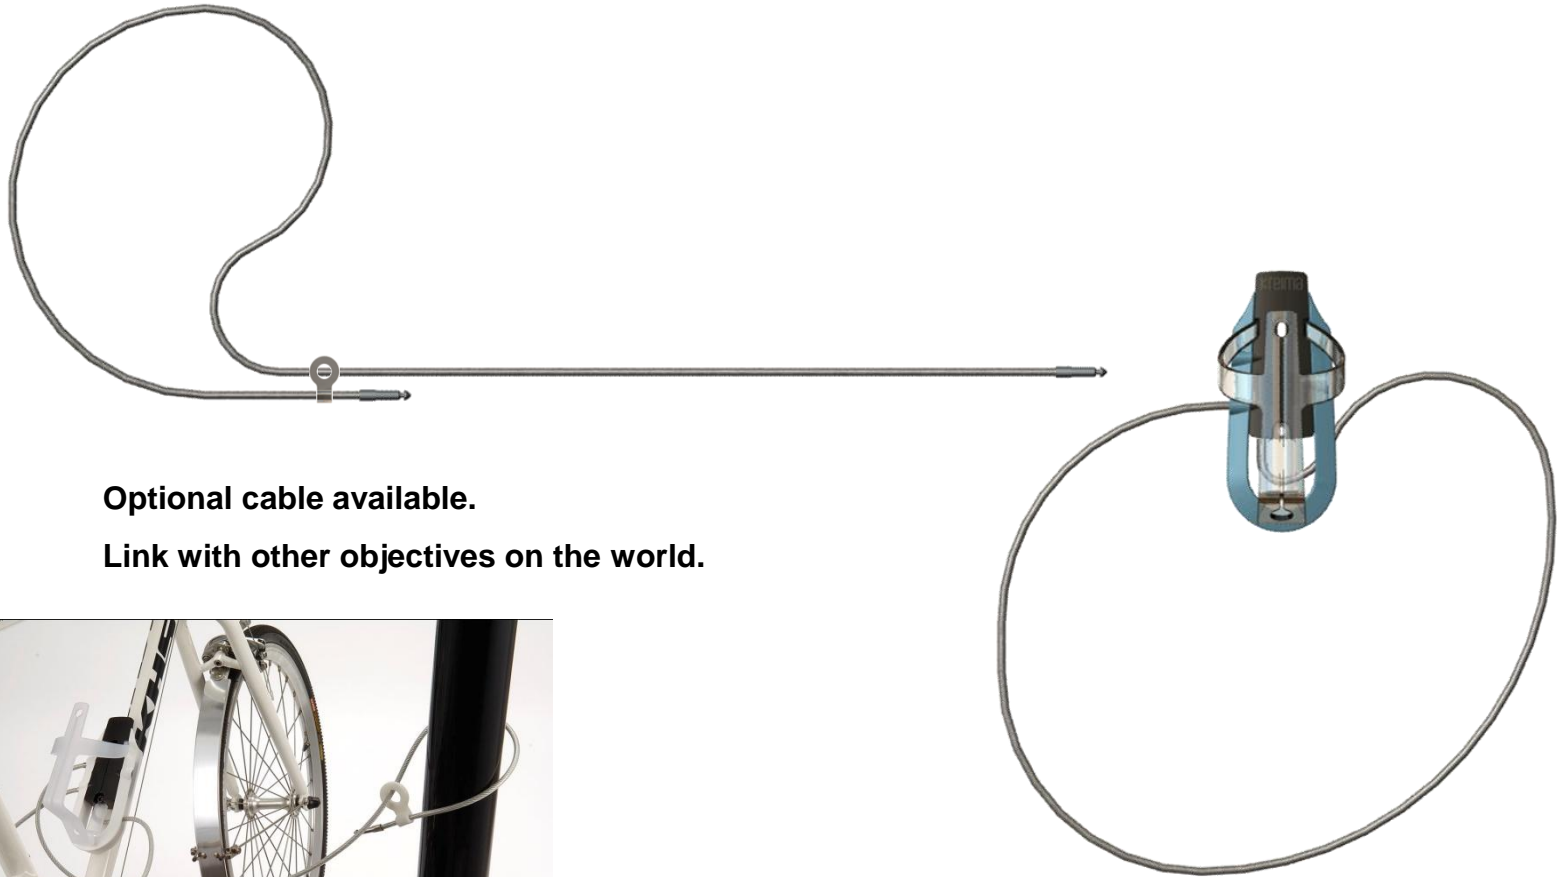

Product overview

Night black

Cloud white

Eternal blue

User guide (single)

Optional cable available.

Link with other objectives on the world.

User guide (teams – with your bike partner or family)

Product overview

Lock two bike at a time

Lock more than one bike and other objectives at a time

Lock with itself while parked

Lock with other objectives on the world

KC-001 Spec.

Weight	550g (included cable)
Size	16cm(L), 7cm(W), 10cm(H)
Cable length	99cm
Cable diameter	0.5 cm (outer)
Holder diameter	7.35 cm
Material	Cable : Stainless steel
	lock body : zinc alloy
	holder : PC
	bobbin : PP
Color	global blue / cloud white / night black
Accessory	Key x3, Screw sets x2, Key number plate x1, Installation & User guide x1, Warranty card x1
Warranty	1 year (Not due to man-made damage, improper operation or damage caused by natural disasters)